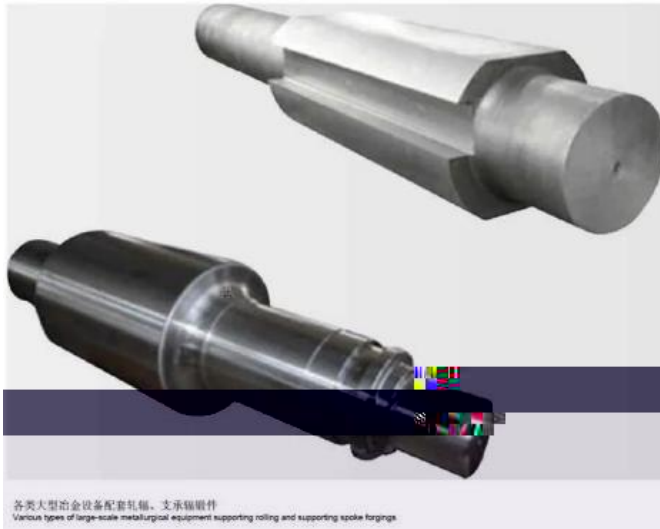

1

2

船用艄轴  
Marine stern shaft

船用低速柴油机曲轴零部件锻件  
Forgings for crankshaft components of low-speed marine diesel engines

3

4